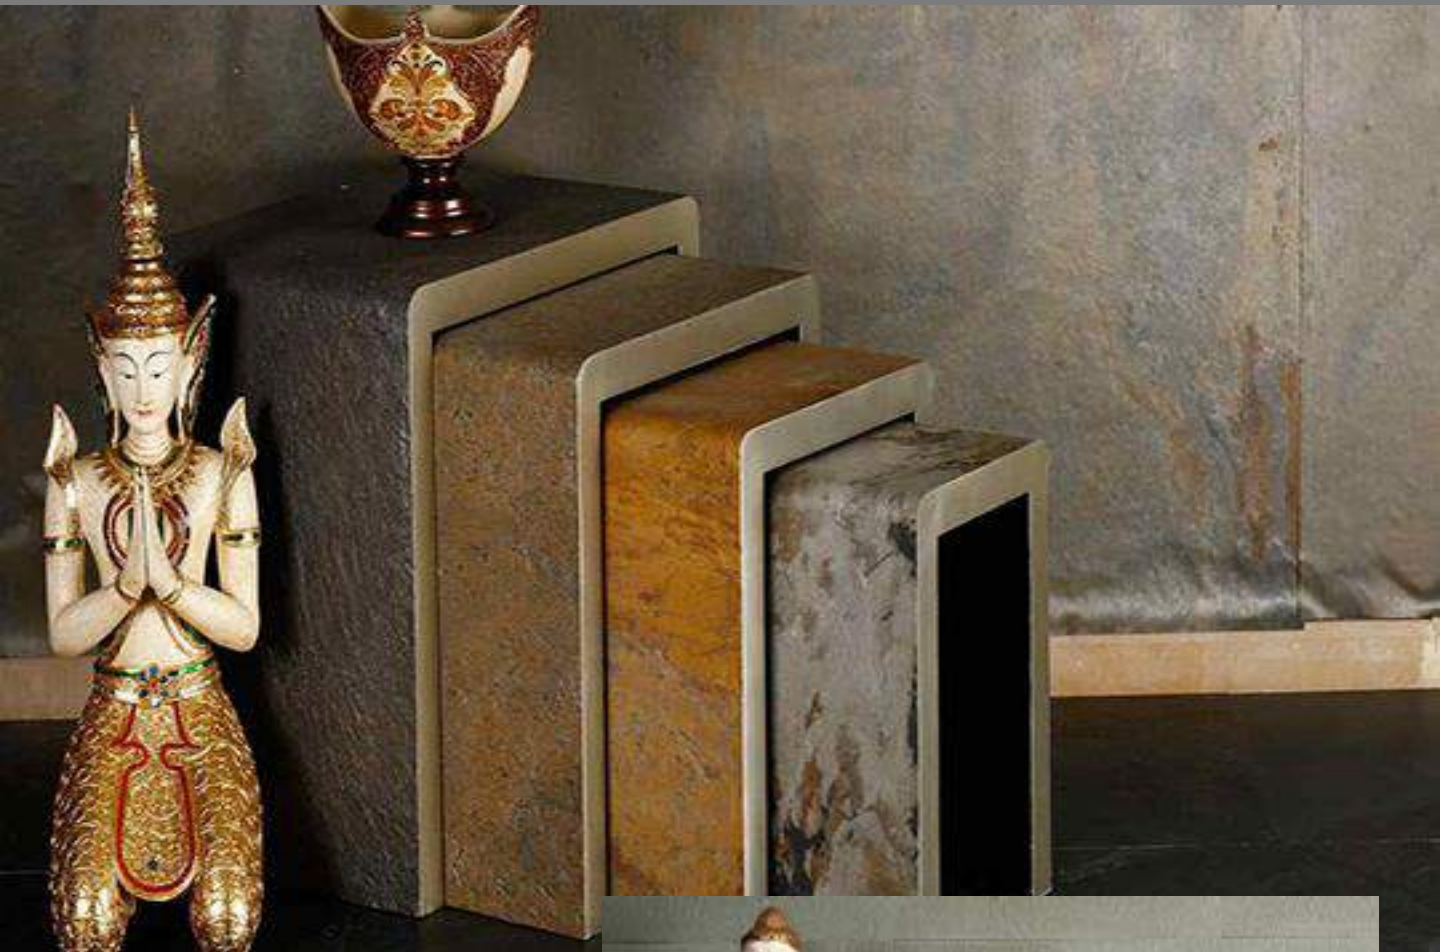

Natural Stone ... We insist

WILD YOUR SPACE

This is a temporary product brief and for internal use only
The images resources come from internet